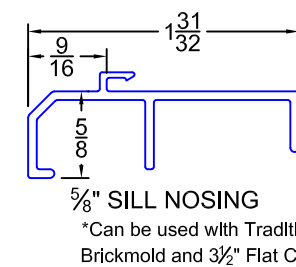

Misc

Mulls/Expanders

Brickmold

SDL

"Traditional" BRICKMOLD(radius)

SUN WINDOWS OWENSBORO, KY.	COLOR:	REVISIONS		S.M.		
	MAT'L:		aluminum	Added 1" & 2 1/4" raised SDL	3/19/18 S.M.	
DESCRIPTION:	Aluminum Accessory Profiles for SunClad USA product lines		DRAWN BY:	Scott M.	updated traditional brickmold drawings	4/27/17 S.M.
DATE:	8/10/10		PART NO.:		COST:	SCALE: