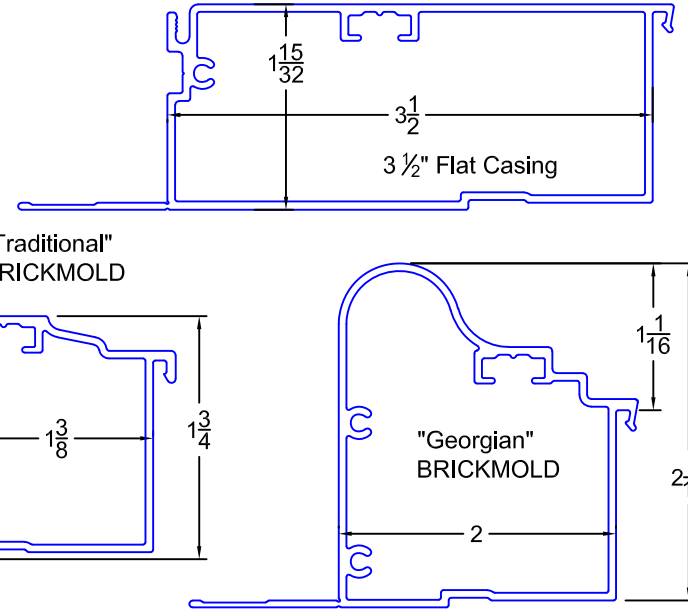

Misc

Mulls/Expanders

Brickmold

SDL

"Traditional" BRICKMOLD(radius)

SUN WINDOWS OWENSBORO, KY.	COLOR:	REVISIONS		S.M.		
	MAT'L:		aluminum	Added 1" & 2 1/4" raised SDL	3/19/18 S.M.	
DESCRIPTION:	Aluminum Accessory Profiles for SunClad USA product lines		DRAWN BY:	Scott M.	updated traditional brickmold drawings	4/27/17 S.M.
DATE:	8/10/10		PART NO.:		COST:	SCALE: