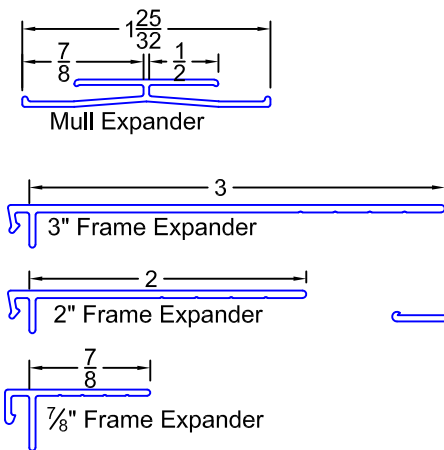

Misc

Mulls/Expanders

Brickmold

SDL

"Traditional" BRICKMOLD(radius)

SUN WINDOWS OWENSBORO, KY.	COLOR:	REVISIONS		S.M.		
	MAT'L:		aluminum	Added 1" & 2 1/4" raised SDL	3/19/18 S.M.	
DESCRIPTION:	Aluminum Accessory Profiles for SunClad USA product lines		DRAWN BY:	Scott M.	updated traditional brickmold drawings	4/27/17 S.M.
DATE:	8/10/10		PART NO.:		COST:	SCALE: