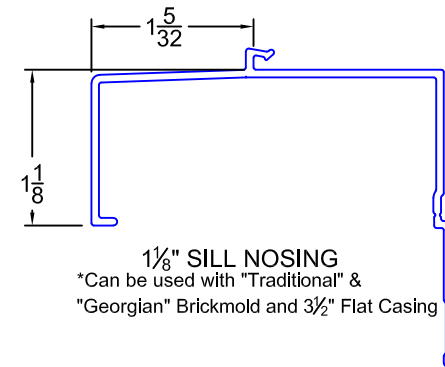

Misc

Mulls/Expanders

Brickmold

SDL

"Traditional" BRICKMOLD(radius)

SUN WINDOWS OWENSBORO, KY.	COLOR:	REVISIONS		S.M.		
	MAT'L:		aluminum	Added 1" & 2 1/4" raised SDL	3/19/18 S.M.	
DESCRIPTION:	Aluminum Accessory Profiles for SunClad USA product lines		DRAWN BY:	Scott M.	updated traditional brickmold drawings	4/27/17 S.M.
DATE:	8/10/10		PART NO.:		COST:	SCALE: