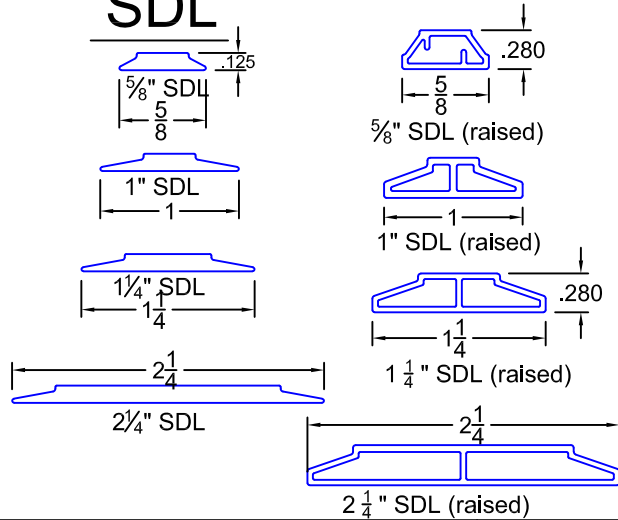

Misc

Mulls/Expanders

Brickmold

SDL

"Traditional" BRICKMOLD(radius)

SUN WINDOWS OWENSBORO, KY.	COLOR:	REVISIONS		S.M.		
	MAT'L:		aluminum	Added 1" & 2 1/4" raised SDL	3/19/18 S.M.	
DESCRIPTION:	Aluminum Accessory Profiles for SunClad USA product lines		DRAWN BY:	Scott M.	updated traditional brickmold drawings	4/27/17 S.M.
DATE:	8/10/10		PART NO.:		COST:	SCALE: