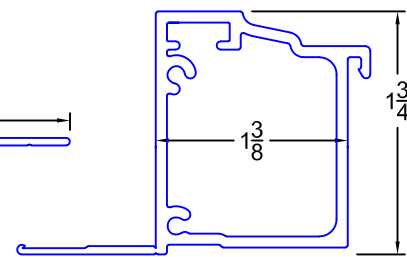

Misc

Mulls/Expanders

Brickmold

SDL

"Traditional" BRICKMOLD(radius)

SUN WINDOWS OWENSBORO, KY.	COLOR:	REVISIONS		S.M.		
	MAT'L:		aluminum	Added 1" & 2 1/4" raised SDL	3/19/18 S.M.	
DESCRIPTION:	Aluminum Accessory Profiles for SunClad USA product lines		DRAWN BY:	Scott M.	updated traditional brickmold drawings	4/27/17 S.M.
DATE:	8/10/10		PART NO.:		COST:	SCALE: