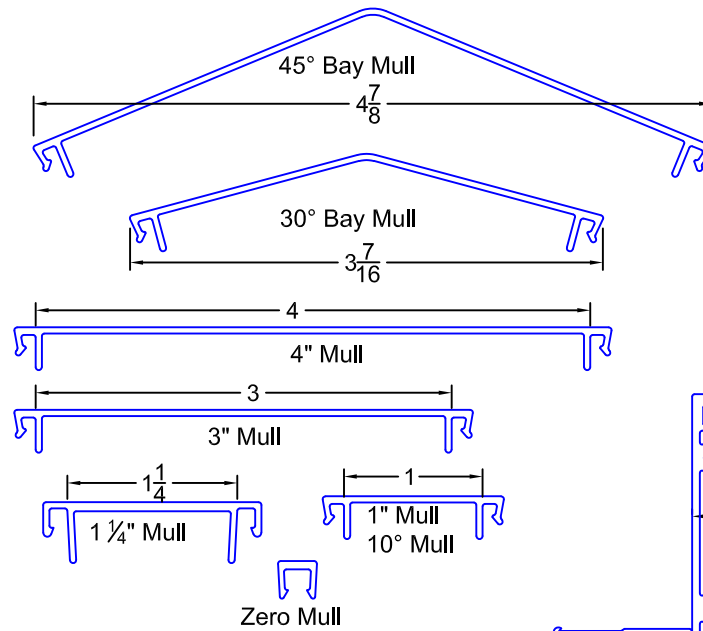

Misc

Mulls/Expanders

Brickmold

SDL

"Traditional" BRICKMOLD(radius)

SUN WINDOWS OWENSBORO, KY.	COLOR:	REVISIONS		S.M.		
	MAT'L:		aluminum	Added 1" & 2 1/4" raised SDL	3/19/18 S.M.	
DESCRIPTION:	Aluminum Accessory Profiles for SunClad USA product lines		DRAWN BY:	Scott M.	updated traditional brickmold drawings	4/27/17 S.M.
DATE:	8/10/10		PART NO.:		COST:	SCALE: