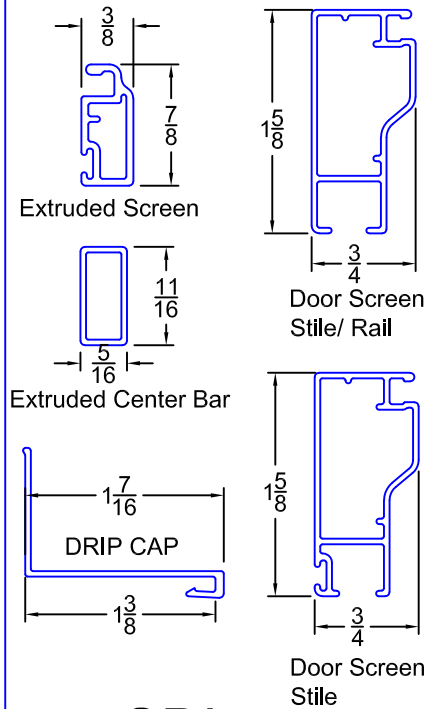

Misc

Mulls/Expanders

Brickmold

SDL

"Traditional" BRICKMOLD(radius)

SUN WINDOWS OWENSBORO, KY.	COLOR:	REVISIONS		S.M.		
	MAT'L:		aluminum	Added 1" & 2 1/4" raised SDL	3/19/18 S.M.	
DESCRIPTION:	Aluminum Accessory Profiles for SunClad USA product lines		DRAWN BY:	Scott M.	updated traditional brickmold drawings	4/27/17 S.M.
DATE:	8/10/10		PART NO.:		COST:	SCALE: