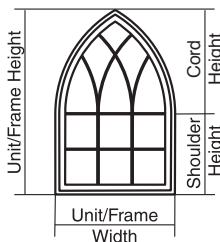

Call Height - DH Call Height - FX Shoulder Height	Gothic Window									
	20	24	28	32	36	44	52	60	68	Call W.
	24"	28"	32"	36"	40"	48"	56"	64"	72"	Unit W.
	2'-0 1/2"	2'-4 1/2"	2'-8 1/2"	3'-0 1/2"	3'-4 1/2"	4'-0 1/2"	4'-8 1/2"	5'-4 1/2"	6'-0 1/2"	R.O. W.
	32"	32"		36"		48"				Radius
	25"	26 7/16"		31 3/16"		41 9/16"				Cord H.

Call Height - DH Call Height - FX Shoulder Height	Gothic Window									
		CDG2012	CDG2416	CDG3220	CDG4420	Call Size				
		24"	28"	36"	48"	Unit W.				
		41"	46 7/16"	55 3/16"	65 9/16"	Unit H.				
		2'-0 1/2"	2'-4 1/2"	3'-0 1/2"	4'-0 1/2"	R.O. W.				
		3'-5 1/2"	3'-10 15/16"	4'-7 11/16"	5'-6 1/16"	R.O.H.				

Note: Grille pattern and lite division shown matches double hung products. Grille pattern and lite division for casement products will adjust to match casement lite division (see casement page). Grille shown is Gothic pattern. Additional patterns are available. See Sun Product Guide or visit www.sunwindows.com for more information.