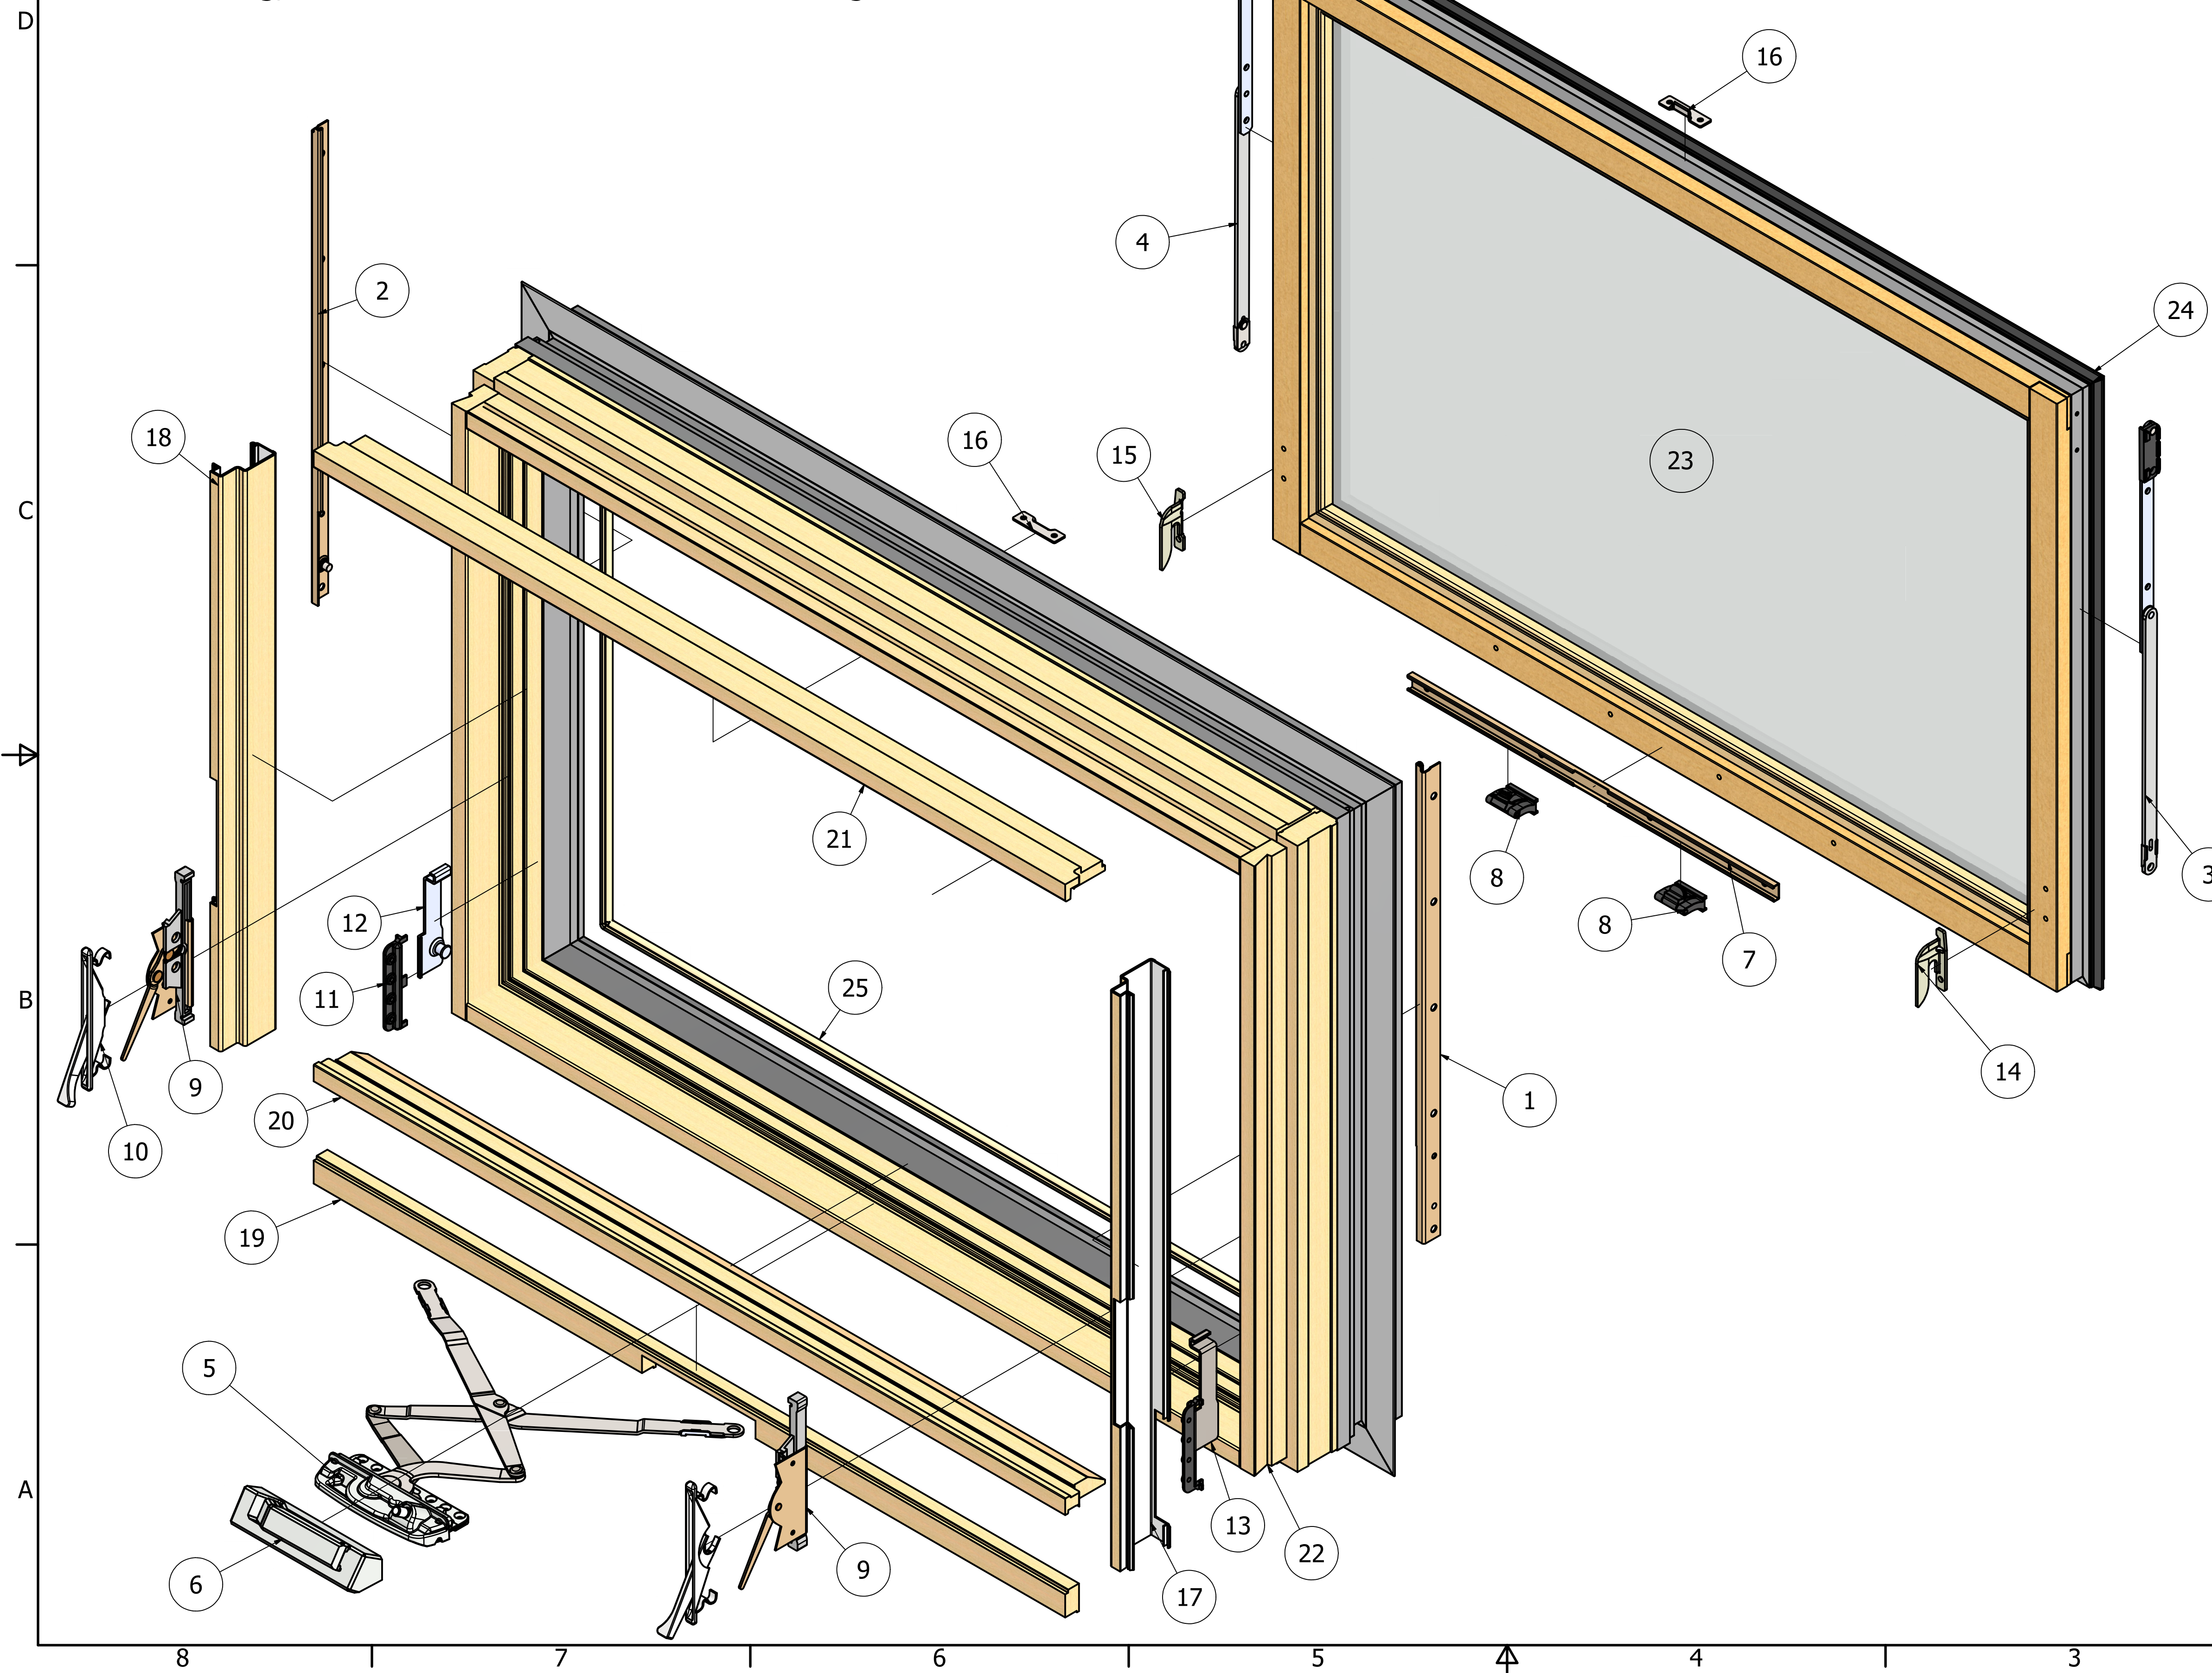

SunClad USA Awning Exploded View (5/17/2010 - Current)

FRAME & SASH AS VIEWED FROM THE INTERIOR

*When ordering, Unit is viewed from the EXTERIOR looking in.

PARTS LIST	
ITEM	DESCRIPTION
Hardware	
1	Awning Hinge Track (LH)
2	Awning Hinge Track (RH)
3	Awning Hinge Arm (LH)
4	Awning Hinge Arm (RH)
5	Scissor Arm Awning Operator SS
6	Awning Operator Handle/Cover
7	Awning Operator Track
8	Awning Operator Track Slider
9	Lock/Drive Assembly
10	Lock Handle/Escutcheon
11	Awning Tie Bar Guide
12	Awning Latch Assembly (LH)
13	Awning Latch Assembly (RH)
14	Flanged Keeper (LH)
15	Flanged Keeper (RH)
16	Snubber
Wood Parts	
17	SunClad USA Awning Vertical Frame Molding (LH Mikron)
18	SunClad USA Awning Vertical Frame Molding (RH Mikron)
19	SunClad USA Awning Frame Sill Base Molding Wood
20	SunClad USA Awning Frame Sill Molding Wood
21	SunClad USA Awning Frame Head Molding Wood
22	SunClad USA Awning Frame Surround Molding Wood
23	SunClad USA Awning Sash
Weatherstrip	
24	SunClad USA Awning Sash Weatherstrip
25	SunClad USA Awning Frame Weatherstrip

Hinge Arm/Track	
Unit Height	Hinge Arm/Track Length
10" < Unit Height < 14"	10" Awning Hinge Arm/Track
14" < Unit Height < 19"	14" Awning Hinge Arm/Track
19" < Unit Height < 26"	18" Awning Hinge Arm/Track
26" < Unit Height < 34"	22" Awning Hinge Arm/Track
34" < Unit Height < 42"	26" Awning Hinge Arm/Track

DRAWN	ndant	2/7/2023	TITLE	
CHECKED				
QA				
MFG				
APPROVED				
			SIZE	DWG NO
			D	SunClad USA Awning Exploded View1
			SCALE 1/2.75	REV
				SHEET 1 OF 1