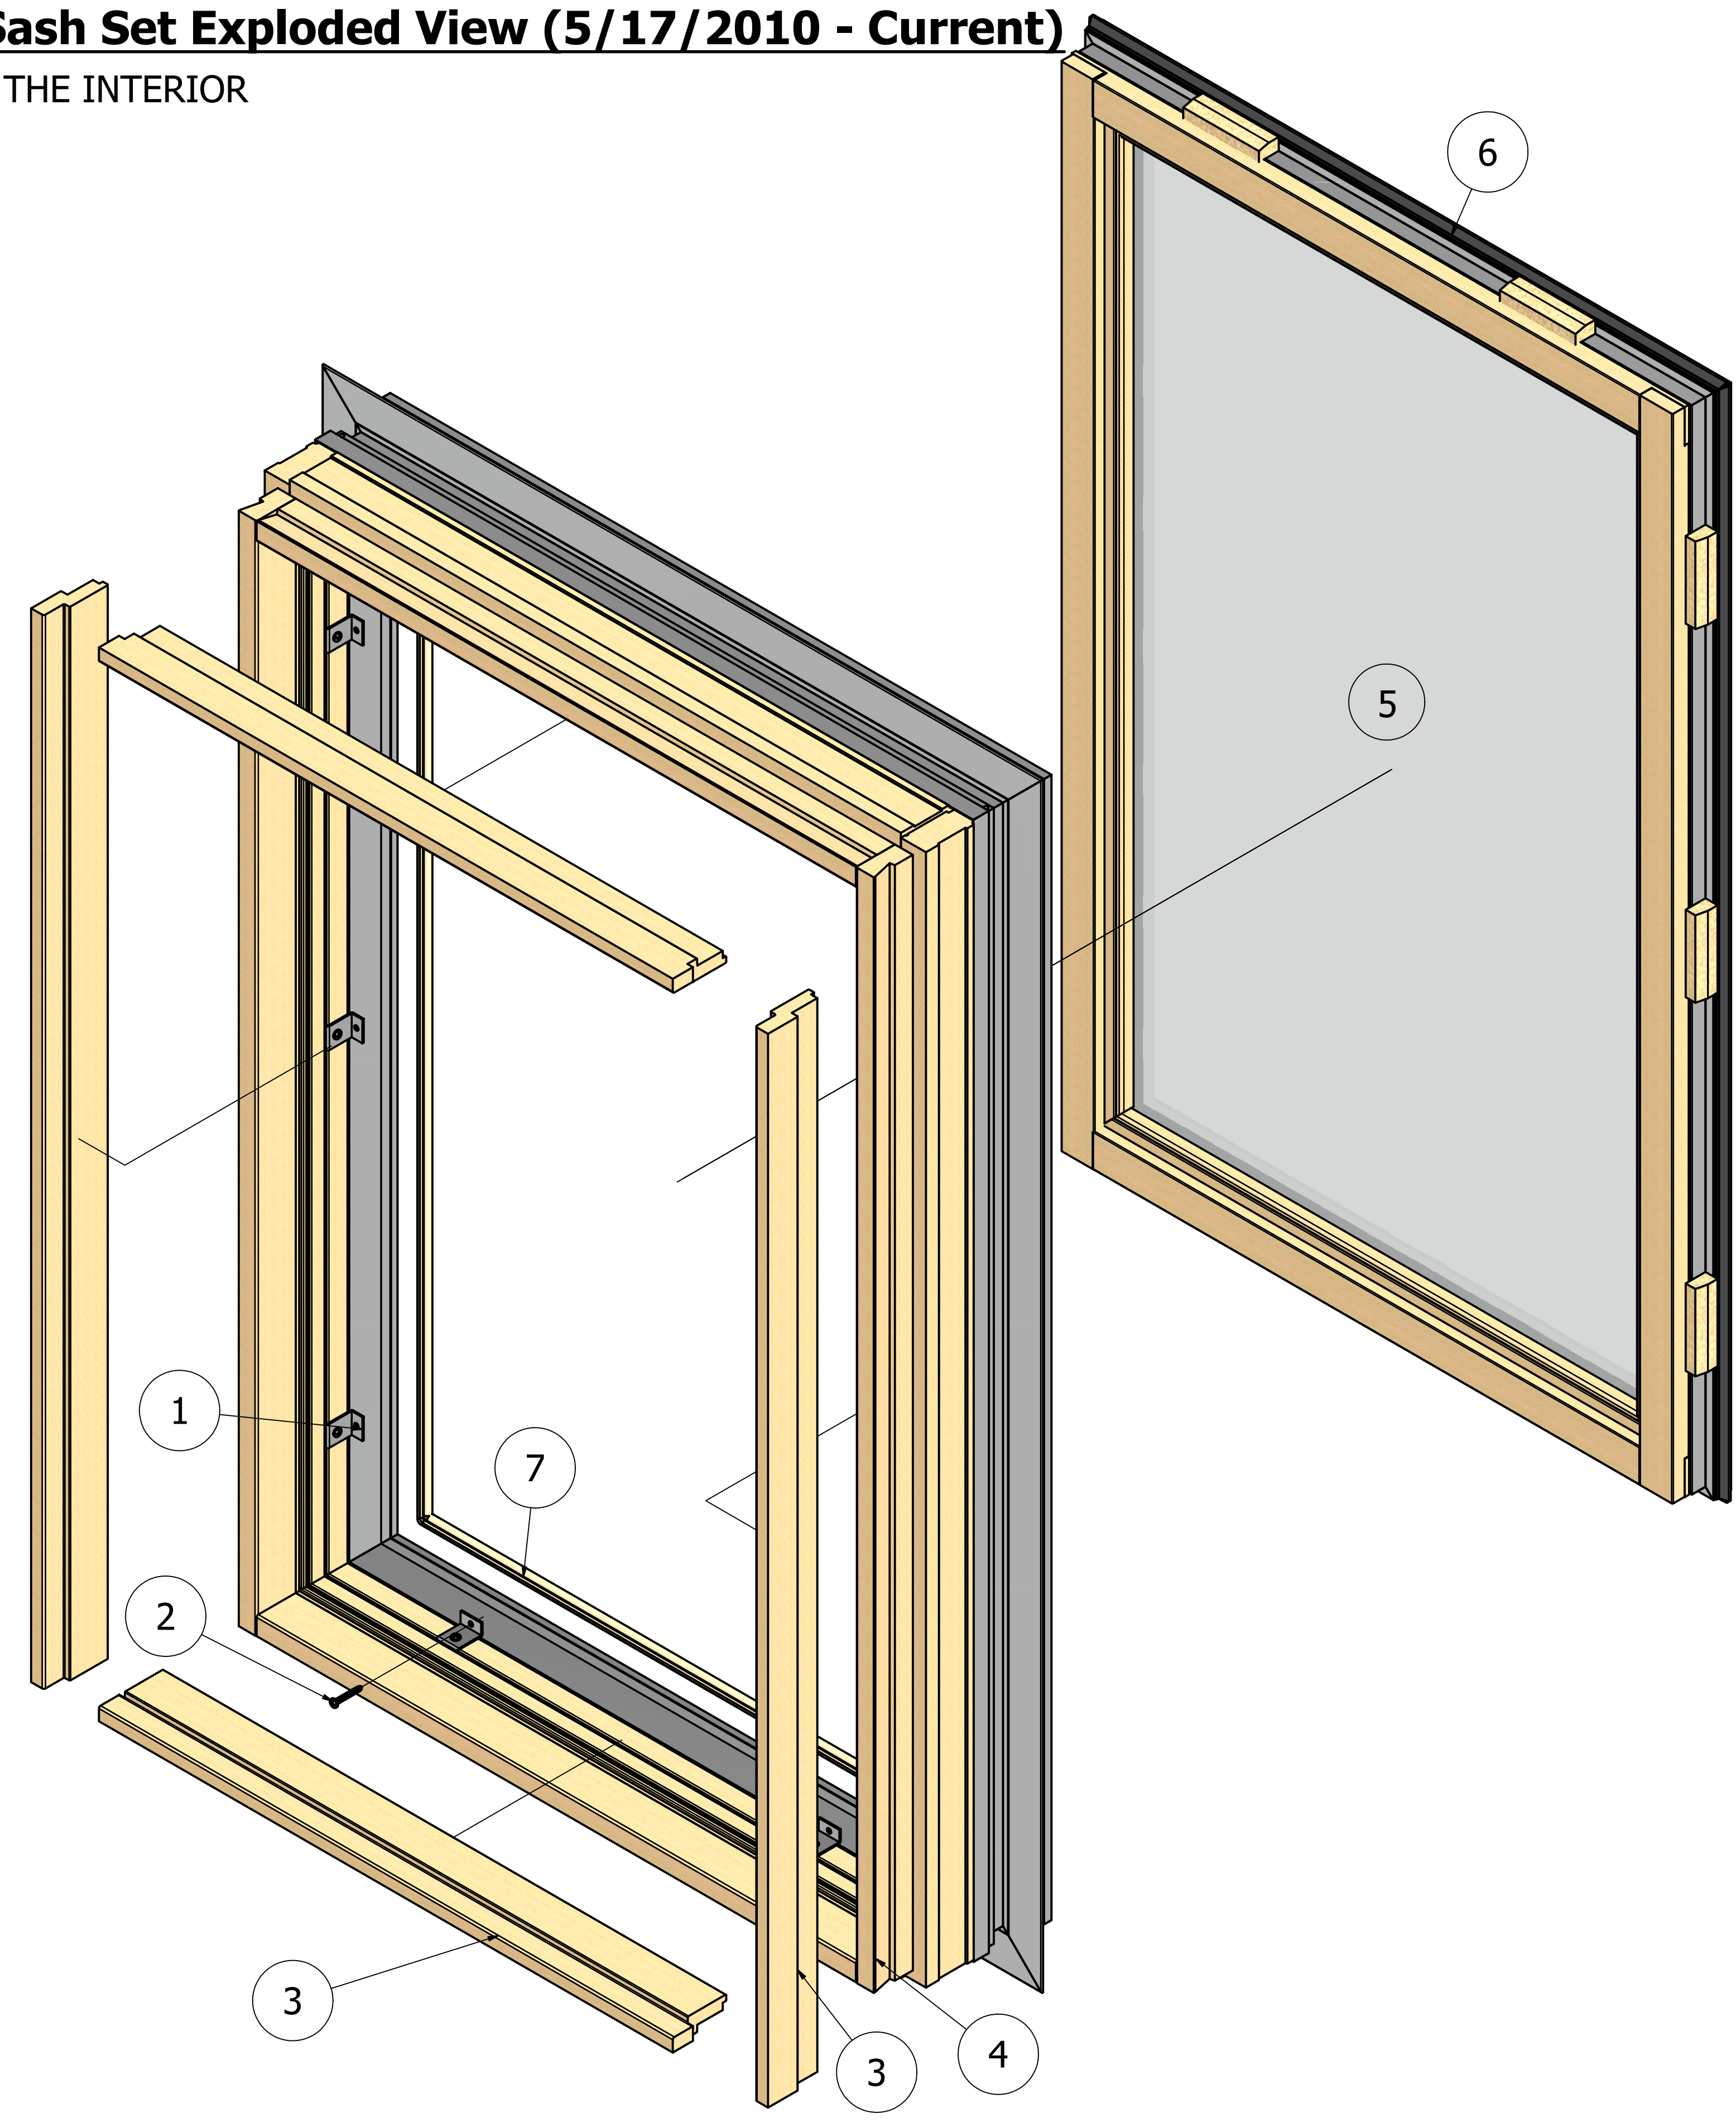

8 7 6 5 4 3 2 1

**SunClad USA Casement Sash Set Exploded View (5/17/2010 - Current)**

FRAME & SASH AS VIEWED FROM THE INTERIOR

D  
C  
B  
A

PARTS LIST	
ITEM	DESCRIPTION
Hardware	
1	Casement Sash Set Fixed Bracket
2	Casement Sash Set Fixed Bracket Screw (#6 x 1" PPH)
Wood Parts	
3	SunClad USA Casement Sash Set Frame Molding Wood
4	SunClad USA Casement Sash Set Frame Surround Molding Wood
5	SunClad USA Casement Sash Set Sash
Weatherstrip	
6	SunClad USA Casement Sash Set Sash Weatherstrip
7	SunClad USA Casement Sash Set Frame Weatherstrip

DRAWN	ndant	2/8/2023		
CHECKED			TITLE	
QA			SunClad USA Casement Sash Set Exploded View	
MFG			SIZE	DWG NO
APPROVED			D	SunClad USA Casement Sash Set
			SCALE	1/2.75
			SHEET	1 OF 1

8 7 6 5 4 3 2 1