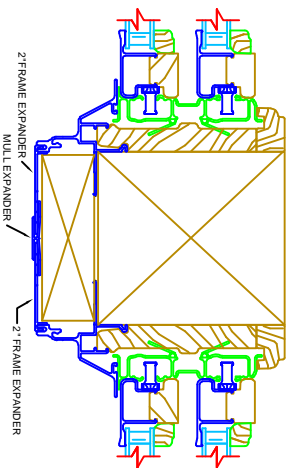

USA COMFORT TILT DOUBLE HUNG
 0" Mull Shown
 W/ OPTIONAL 1", 1 1/2", 2", 3", OR 4"

USA COMFORT TILT DOUBLE HUNG
 0" Mull Shown
 W/ OPTIONAL 1", 1 1/2", 2", 3" OR 4"

USA COMFORT TILT DOUBLE HUNG
 0" Mull Shown
 W/ OPTIONAL 1", 1 1/2", 2", 3" OR 4"

USA COMFORT TILT DOUBLE HUNG
 0" Mull Shown
 W/ OPTIONAL 1", 1 1/2", 2", 3" OR 4"

USA COMFORT TILT DOUBLE HUNG
 0" Mull Shown
 W/ OPTIONAL 1", 1 1/2", 2", 3", OR 4"

USA EASY TILT/COMFORT TILT DOUBLE HUNG
 DRIP CAP APPLICATION

DOUBLE HUNG FAMILY FRAME EXPANDERS
 SHOWN USING 3/4" EXPANDER W/
 OPTIONAL 2" AND 3" EXPANDERS

DOUBLE HUNG FAMILY SPREAD MULLS
 SHOWN USING 2" FRAME EXPANDER
 2" RANGE= 2" TO 4 1/2"

SHOWN USING 3" FRAME EXPANDER
 3" RANGE= 4" TO 6 1/2"

SHOWN USING 7/8" FRAME EXPANDER
 7/8" RANGE= 1 1/2" TO 2 1/2"

DOUBLE HUNG FAMILY
 1" MULL SHOWN
 OPTIONAL MULLS SHOWN BELOW