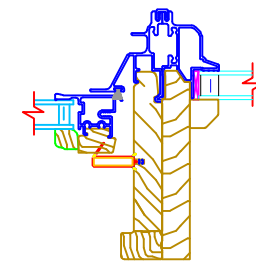

USA COMFORT TILT DOUBLE HUNG
 0" Mull Shown
 W/ OPTIONAL 1", 1 1/2", 2", 3", OR 4"

USA COMFORT TILT DOUBLE HUNG
 0" Mull Shown
 W/ OPTIONAL 1", 1 1/2", 2", 3" OR 4"

USA COMFORT TILT DOUBLE HUNG
 0" Mull Shown
 W/ OPTIONAL 1", 1 1/2", 2", 3" OR 4"

USA COMFORT TILT DOUBLE HUNG
 0" Mull Shown
 W/ OPTIONAL 1", 1 1/2", 2", 3" OR 4"

USA COMFORT TILT DOUBLE HUNG
 0" Mull Shown
 W/ OPTIONAL 1", 1 1/2", 2", 3", OR 4"

USA EASY TILT/COMFORT TILT DOUBLE HUNG
 DRIP CAP APPLICATION

DOUBLE HUNG FAMILY FRAME EXPANDERS
 SHOWN USING 3/4" EXPANDER W/
 OPTIONAL 2" AND 3" EXPANDERS

DOUBLE HUNG FAMILY SPREAD MULLS
 SHOWN USING 2" FRAME EXPANDER
 2" RANGE= 2" TO 4 1/2"

SHOWN USING 3" FRAME EXPANDER
 3" RANGE= 4" TO 6 1/2"