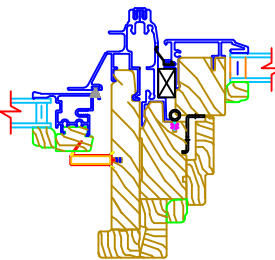

USA COMFORT TILT DOUBLE HUNG
 0" Mull Shown
 W/ OPTIONAL 1", 1 1/2", 2", 3", OR 4"

USA COMFORT TILT DOUBLE HUNG
 0" Mull Shown
 W/ OPTIONAL 1", 1 1/2", 2", 3" OR 4"

USA COMFORT TILT DOUBLE HUNG
 0" Mull Shown
 W/ OPTIONAL 1", 1 1/2", 2", 3" OR 4"

USA COMFORT TILT DOUBLE HUNG
 0" Mull Shown
 W/ OPTIONAL 1", 1 1/2", 2", 3" OR 4"

USA COMFORT TILT DOUBLE HUNG
 0" Mull Shown
 W/ OPTIONAL 1", 1 1/2", 2", 3", OR 4"

USA EASY TILT/COMFORT TILT DOUBLE HUNG
 DRIP CAP APPLICATION

DOUBLE HUNG FAMILY FRAME EXPANDERS
 SHOWN USING 3/4" EXPANDER W/
 OPTIONAL 2" AND 3" EXPANDERS

DOUBLE HUNG FAMILY SPREAD MULLS
 SHOWN USING 2" FRAME EXPANDER
 2" RANGE= 2" TO 4 1/2"

SHOWN USING 3" FRAME EXPANDER
 3" RANGE= 4" TO 6 1/2"