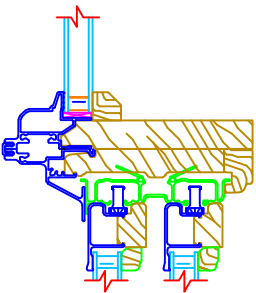

USA COMFORT TILT DOUBLE HUNG
 0" Mull Shown
 W/ OPTIONAL 1", 1 1/2", 2", 3", OR 4"

USA COMFORT TILT DOUBLE HUNG
 0" Mull Shown
 W/ OPTIONAL 1", 1 1/2", 2", 3" OR 4"

USA COMFORT TILT DOUBLE HUNG
 0" Mull Shown
 W/ OPTIONAL 1", 1 1/2", 2", 3" OR 4"

USA COMFORT TILT DOUBLE HUNG
 0" Mull Shown
 W/ OPTIONAL 1", 1 1/2", 2", 3" OR 4"

USA COMFORT TILT DOUBLE HUNG
 0" Mull Shown
 W/ OPTIONAL 1", 1 1/2", 2", 3", OR 4"

USA EASY TILT/COMFORT TILT DOUBLE HUNG
 DRIP CAP APPLICATION

DOUBLE HUNG FAMILY FRAME EXPANDERS
 SHOWN USING 3/4" EXPANDER W/
 OPTIONAL 2" AND 3" EXPANDERS

DOUBLE HUNG FAMILY SPREAD MULLS
 SHOWN USING 2" FRAME EXPANDER
 2" RANGE= 2" TO 4 1/2"

SHOWN USING 3" FRAME EXPANDER
 3" RANGE= 4" TO 6 1/2"