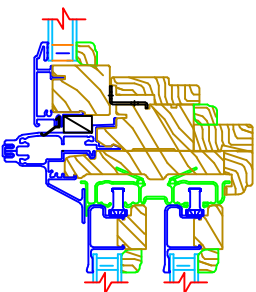

USA COMFORT TILT DOUBLE HUNG
 0" Mull Shown
 W/ OPTIONAL 1", 1 1/2", 2", 3", OR 4"

USA COMFORT TILT DOUBLE HUNG
 0" Mull Shown
 W/ OPTIONAL 1", 1 1/2", 2", 3" OR 4"

USA COMFORT TILT DOUBLE HUNG
 0" Mull Shown
 W/ OPTIONAL 1", 1 1/2", 2", 3" OR 4"

USA COMFORT TILT DOUBLE HUNG
 0" Mull Shown
 W/ OPTIONAL 1", 1 1/2", 2", 3" OR 4"

USA COMFORT TILT DOUBLE HUNG
 0" Mull Shown
 W/ OPTIONAL 1", 1 1/2", 2", 3", OR 4"

USA EASY TILT/COMFORT TILT DOUBLE HUNG
 DRIP CAP APPLICATION

DOUBLE HUNG FAMILY FRAME EXPANDERS
 SHOWN USING 3/4" EXPANDER W/
 OPTIONAL 2" AND 3" EXPANDERS

DOUBLE HUNG FAMILY SPREAD MULLS
 SHOWN USING 2" FRAME EXPANDER
 2" RANGE= 2" TO 4 1/2"

SHOWN USING 3" FRAME EXPANDER
 3" RANGE= 4" TO 6 1/2"