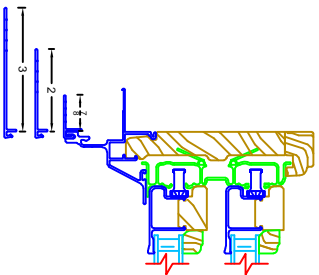

USA COMFORT TILT DOUBLE HUNG
 0" Mull Shown
 W/ OPTIONAL 1", 1 1/2", 2", 3", OR 4"

USA COMFORT TILT DOUBLE HUNG
 0" Mull Shown
 W/ OPTIONAL 1", 1 1/2", 2", 3" OR 4"

USA COMFORT TILT DOUBLE HUNG
 0" Mull Shown
 W/ OPTIONAL 1", 1 1/2", 2", 3" OR 4"

USA COMFORT TILT DOUBLE HUNG
 0" Mull Shown
 W/ OPTIONAL 1", 1 1/2", 2", 3" OR 4"

USA COMFORT TILT DOUBLE HUNG
 0" Mull Shown
 W/ OPTIONAL 1", 1 1/2", 2", 3", OR 4"

USA EASY TILT/COMFORT TILT DOUBLE HUNG
 DRIP CAP APPLICATION

DOUBLE HUNG FAMILY FRAME EXPANDERS
 SHOWN USING 3/4" EXPANDER W/
 OPTIONAL 2" AND 3" EXPANDERS

DOUBLE HUNG FAMILY SPREAD MULLS
 SHOWN USING 2" FRAME EXPANDER
 2" RANGE= 2" TO 4 1/2"

SHOWN USING 3" FRAME EXPANDER
 3" RANGE= 4" TO 6 1/2"