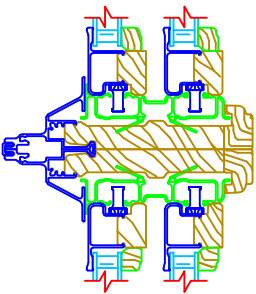

USA COMFORT TILT DOUBLE HUNG
 0" Mull Shown
 W/ OPTIONAL 1", 1 1/2", 2", 3", OR 4"

USA COMFORT TILT DOUBLE HUNG
 0" Mull Shown
 W/ OPTIONAL 1", 1 1/2", 2", 3" OR 4"

USA COMFORT TILT DOUBLE HUNG
 0" Mull Shown
 W/ OPTIONAL 1", 1 1/2", 2", 3" OR 4"

USA COMFORT TILT DOUBLE HUNG
 0" Mull Shown
 W/ OPTIONAL 1", 1 1/2", 2", 3" OR 4"

USA COMFORT TILT DOUBLE HUNG
 0" Mull Shown
 W/ OPTIONAL 1", 1 1/2", 2", 3", OR 4"

USA EASY TILT/COMFORT TILT DOUBLE HUNG
 DRIP CAP APPLICATION

DOUBLE HUNG FAMILY FRAME EXPANDERS
 SHOWN USING 3/4" EXPANDER W/
 OPTIONAL 2" AND 3" EXPANDERS

DOUBLE HUNG FAMILY SPREAD MULLS
 SHOWN USING 2" FRAME EXPANDER
 2" RANGE= 2" TO 4 1/2"

SHOWN USING 3" FRAME EXPANDER
 3" RANGE= 4" TO 6 1/2"