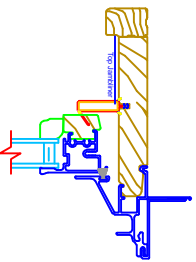

USA COMFORT TILT DOUBLE HUNG
 0" Mull Shown
 W/ OPTIONAL 1", 1 1/2", 2", 3", OR 4"

USA COMFORT TILT DOUBLE HUNG
 0" Mull Shown
 W/ OPTIONAL 1", 1 1/2", 2", 3" OR 4"

USA COMFORT TILT DOUBLE HUNG
 0" Mull Shown
 W/ OPTIONAL 1", 1 1/2", 2", 3" OR 4"

USA COMFORT TILT DOUBLE HUNG
 0" Mull Shown
 W/ OPTIONAL 1", 1 1/2", 2", 3" OR 4"

USA COMFORT TILT DOUBLE HUNG
 0" Mull Shown
 W/ OPTIONAL 1", 1 1/2", 2", 3", OR 4"

USA EASY TILT/COMFORT TILT DOUBLE HUNG
 DRIP CAP APPLICATION

DOUBLE HUNG FAMILY FRAME EXPANDERS
 SHOWN USING 3/4" EXPANDER W/
 OPTIONAL 2" AND 3" EXPANDERS

DOUBLE HUNG FAMILY SPREAD MULLS
 SHOWN USING 2" FRAME EXPANDER
 2" RANGE= 2" TO 4 1/2"

SHOWN USING 3" FRAME EXPANDER
 3" RANGE= 4" TO 6 1/2"