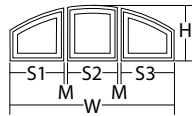

Segmented Arch Top Window

Width	Min. per segment = 16" Max. per segment = 96" Max. Over-all (mullied) = 144"
Height	Min. Shoulder Height = 8" Max. Shoulder Height = 96"
United Inches	Max. = 144" per segment
Specify	Over-all Width and Over-all Height, number of segments (2,3,4), space between segments, and width of each segment. Segment widths do not have to be equal.
Base Price	Price each segment at the price of the next larger standard size Arch Top window. If segment is factory mullied, add $25 per mull. (Mullied units cannot exceed 12' in width.)
Grille Price	Double the price of the selected grille for next larger size window per segment.