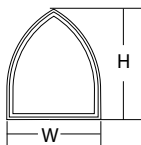

Custom Height Gothic Window

Width	Must be a standard Gothic window width (see standard product pages)
Height	Min. = the Cord (or Gothic) Height Max. Over-all = 96" Over-all Height = Cord/Gothic Height + Shoulder Height Min. Leg Height = 0" or ≥ 4"
Specify	Width and Over-all Height
Base Price	The price must be quoted by the factory
Grille Price	The price must be quoted by the factory