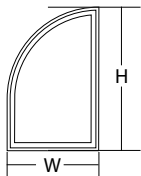

**Custom Height Round Top Window**

Width	Must be standard Round Top width (see standard product pages)
Height	Min. Shoulder Height = 4" Max. Over-all Height = 96"
Total Length	Max. = 230" (Shoulder Height x 2 + πR)
Specify	Width and Over-all Height
Base Price	The price of the next larger standard size Round Top window plus 10%
Grille Price	Double the price of the selected grille for next larger size window

**Custom Size Arch Top Window**

Width	Min. = 24" Max. = 96"
Height	Min. Shoulder Height = 8" Max. Shoulder Height = 96" Over-all Height = Shoulder Height + Cord Height
United Inches	Max. = 144"
Specify	Width and Over-all Height (if a specific shoulder height is needed contact the factory)
Base Price	The price of the next larger standard size Arch Top window plus 10%
Grille Price	Double the price of the selected grille for next larger size window

**Custom Quarter Round Top Window**

Width	Min. = 16" Max. = 72"
Radius	Must use a standard radius (16", 18", 20", 24", 28", 30", 32", 36", 42", 48", 54", 60", 72")
Height	Min. = unit width Min. Shoulder Height = 0" or ≥ 4" Max. Over-all Height = 96"
United Inches	Max. = 144"
Specify	Width and Over-all Height
Base Price	The price of the next larger standard size Round Top window plus 10%
Grille Price	Double the price of the selected grille for next larger size window

**Custom Eyebrow Window**

Width	Min. = 48" Max. = 72"
Height	The height is determined by the factory established radius.
Specify	Width
Base Price	The price of the next larger standard size Eyebrow window plus 10%
Grille Price	Double the price of the selected grille for next larger size window