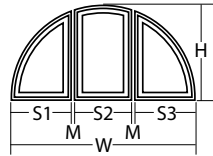

Segmented Round Top Window

Width	Min. per segment = 16" Max. per segment = 96" Max. Over-all (mullied) = 144"
Radius	Must use a standard radius 12", 14", 16", 18", 20", 24", 28", 30", 32", 36", 42", 48", 54", 60", 72", 108", 145"
Height	Min. Shoulder Height = 0" or ≥ 4" Max. Over-all Height = 96"
United Inches	Max. = 144" per segment
Specify	Over-all Width and Over-all Height, number of segments (2,3,4), space between segments, and width of each segment. Segment widths do not have to be equal.
Base Price	Price each segment at the price of the next larger standard size Round Top window. If segment is factory mullied, add $25 per mull. (Mullied units cannot exceed 12' in width.)
Grille Price	Double the price of the selected grille for next larger size window per segment.